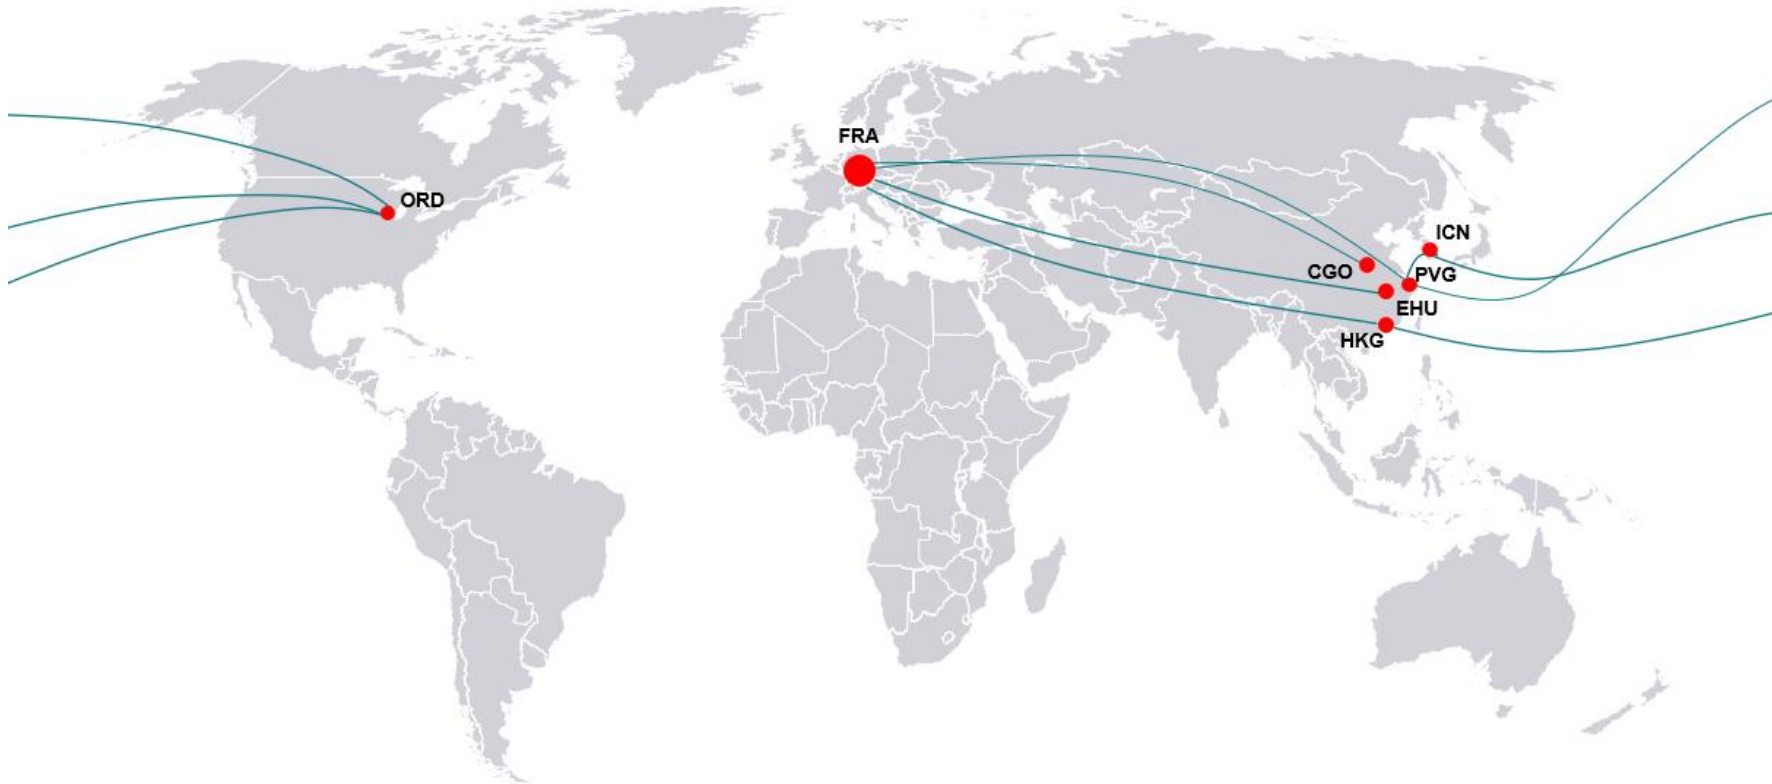

DB Schenker Global Flight Network 2025

Get fast, reliable air cargo service to/from key market gateways

DB Schenker Global Flight Network Operational per 1st of January 2025

- Chicago (ORD) – Seoul (ICN) – Shanghai (PVG) – Chicago (ORD)
- Ezhou (EHU) - Frankfurt (FRA)
- Frankfurt (FRA) – Shanghai (PVG) – Frankfurt (FRA)
- Hongkong (HKG) – Chicago (ORD)
- Hongkong (HKG) – Frankfurt (FRA)
- Shanghai (PVG) – Chicago (ORD)
- Zhengzhou (CGO) – Frankfurt (FRA)